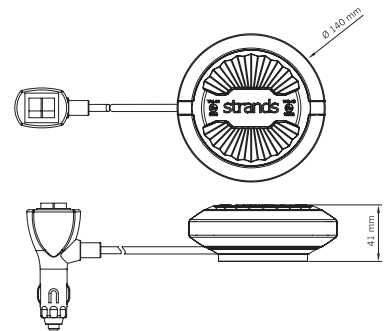

strands®

-lighting division

Part No. 850963

Part No. 850964

Part No. 850965

FIREFLY SUMMER GLOW Ø 140 MM LED

PART NO.	850963	850964	850965
VOLTAGE	10-48V DC	10-48V DC	10-48V DC
CONSUMPTION	67 W	67 W	67 W
IP-CLASS	IP67	IP67	IP67
PATTERNS	5	5	5
CONNECTION	Cable	DIN	Cig plug
CABLE LENGTH	500 mm	-	2500 mm
COLOR LENS	Clear	Clear	Clear
COLOR LED	Amber	Amber	Amber
HEIGHT	37 mm	112 mm	41 mm
CC	50 mm	-	-
DIAMETER	140 mm	140 mm	140 mm
ADR-APPROVED	No	No	No
E-APPROVED	ECE R65 Class 2	ECE R65 Class 2	ECE R65 Class 2
EMC-CERTIFICATE	ECE R10	ECE R10	ECE R10